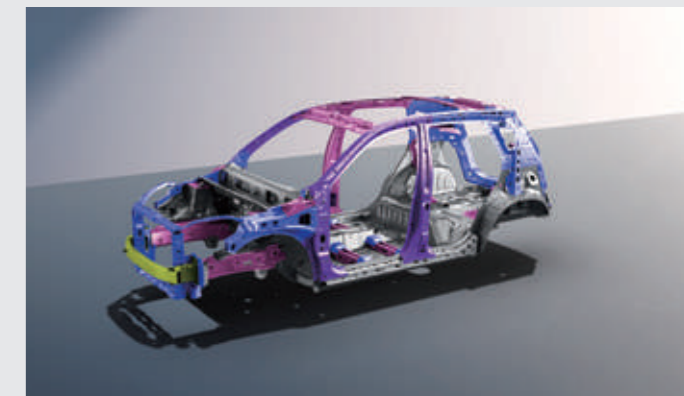

The vehicle is equipped with a comprehensive passive safety system featuring seven airbags, including dual front airbags, front-row side airbags, curtain airbags, and bolster airbags, ensuring exceptional all-around protection for all occupants.